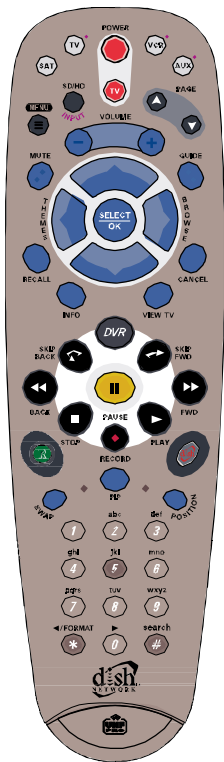

DISH 811

HIGH DEFINITION

Feature DISH 811

High Definition	Yes
Off-Air Analog/ Digital Broadcasts	Yes
HD Video Outputs	DVI-HDTV/DISH DVI (DVI-D), Component (Y Pr Pb)
SD Video Outputs	Composite, S-Video
Optical Digital Audio Output	Yes
RCA-Type Composite A/V Inputs	2 Sets
DISH Home Interactive TV	Yes
On-Screen Caller ID*	Yes
Remote Type	UHF Pro 4-Component Universal
DishPro Compatible	Yes
Software Upgradeable Via Satellite	Yes