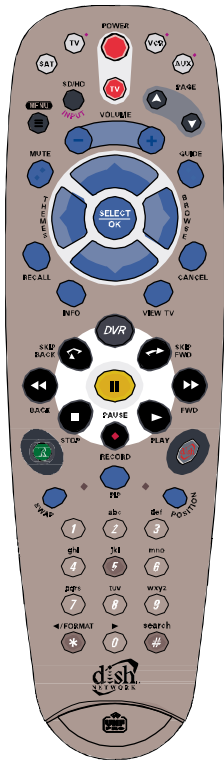

DISH 811

HIGH DEFINITION

Feature DISH 811

High Definition	Yes
Off-Air Analog/ Digital Broadcasts	Yes
HD Video Outputs	DVI-HDTV/DISH DVI (DVI-D), Component (Y Pr Pb)
SD Video Outputs	Composite, S-Video
Optical Digital Audio Output	Yes
RCA-Type Composite A/V Inputs	2 Sets
DISH Home Interactive TV	Yes
On-Screen Caller ID*	Yes
Remote Type	UHF Pro 4-Component Universal
DishPro Compatible	Yes
Software Upgradeable Via Satellite	Yes