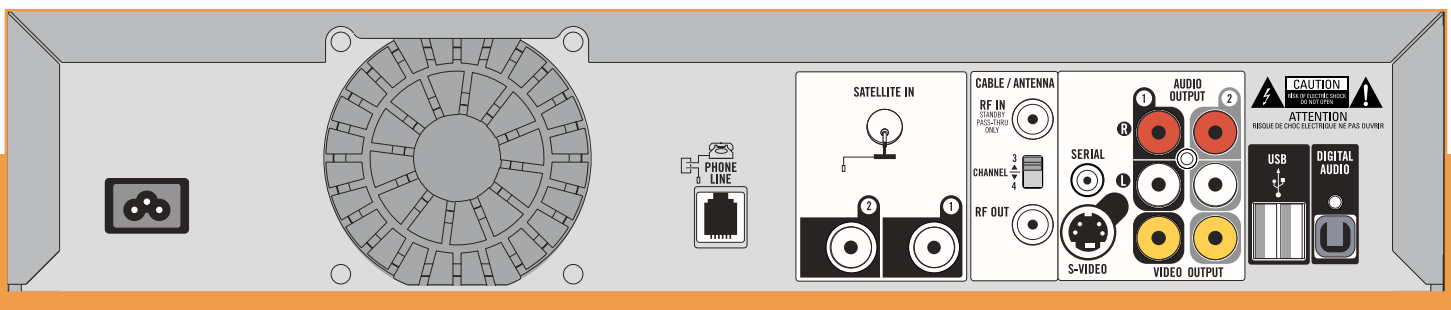

GENERAL

Product	Model	R10
	Brand	DIRECTV
	Name	DIRECTV® DVR
	Warranty	Limited 90 Day (See User's Guide)
IRD	Width	15"
	Height	3.24"
	Depth	11.89"
	Weight (lbs.)	8
Carton	Width	20.38"
	Height	6.88"
	Depth	15.88"
	Weight (lbs.)	12.3
Tuners	Satellite	2
Misc.	Operating Temperature	+5°C to 40°C
	Hard Disk Size	80GB
	Fan	Yes
	Storage (hrs.)	Up to 70