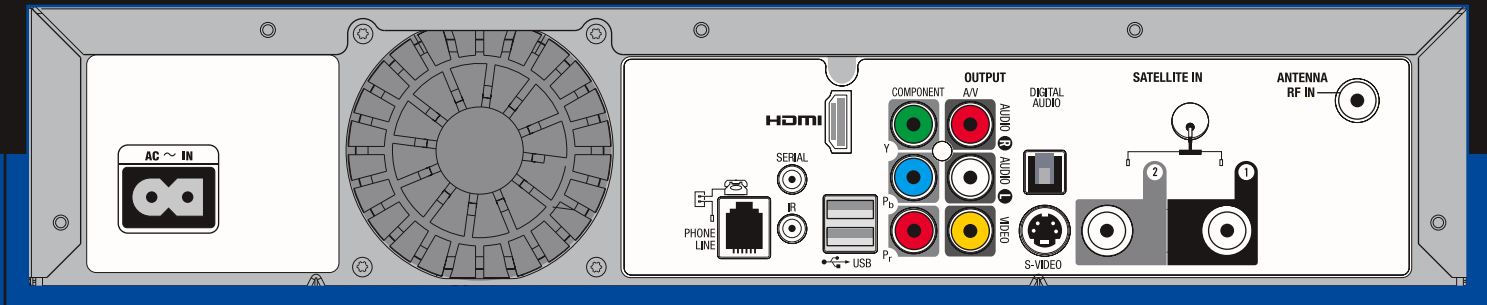

GET THE CLARITY OF HD AND THE CONTROL OF DIRECTV® DVR WITH TIVO® IN ONE BOX!
TOGETHER FOR THE ULTIMATE ENTERTAINMENT EXPERIENCE

YOUR SHOWS ON YOUR TIME
Digitally record up to 30 hours of HD programming, or up to 200 hours of Standard-Definition programming without videotape*, then watch your shows when it is convenient for you using the "Now Playing List." Easily schedule recordings up to 14 days in advance.

WATCH AND RECORD
Watch one HD show while you record another. Record two different HD shows at the same time from either DIRECTV, off-air or one from each. Even watch a previously recorded HD show while recording two other live shows.†

NEVER MISS YOUR FAVORITE SHOWS
Use the Season Pass™ feature to automatically record every episode of your favorite shows, all season long, even if the date and time slot change. You can also skip reruns!

SEARCH AND FIND THINGS YOU LIKE
With the WishList™ feature, you can find and automatically record shows that feature your favorite actors, teams, hobbies or special topics that interest you.

DON'T MISS A THING!
Need to answer the phone or pay the pizza guy? Pause live TV up to 30 minutes, then pick up exactly where you left off — plus, rewind, fast forward, watch in slow motion or create instant replays.

GENERAL

Product	Model	HR10-250
	Brand	DIRECTV
	Name	DIRECTV® HD DVR
Warranty	Limited 1 Year (See User's guide)	
Receiver	Width	15"
	Height	3"
	Depth	12"
	Weight (lbs.)	6.5
Carton	Width	16"
	Height	22"
	Depth	7"
	Weight (lbs.)	14.5
Tuners	Satellite	2 (2 Inputs)
	ATSC	2 (1 Input)
Misc.	Operating Temperature	+5°C to 40°C
	Fan	Yes
	Hard Disk Size	250 GB
	Storage (hrs.)	Up to 30 HD, 200 SD

BACK PANEL / JACKS

Video Outputs	HDMI	1
	Component (YPrPb)	1
	S-Video	1
Audio Outputs	Composite (RCA type)	1
	Digital Optical	1
	Stereo L/R RCA	1
Other Connection	Phone, USB (For Future Use)	
	BOX CONTENTS	
Cables	A/V (RCA)	Yes
	S-Video	Yes
	Component (YPrPb)	Yes
	HDMI to DVI	Yes
	HDMI	Yes
	Phone Splitter	Yes

Remote	IR Remote	Yes
	2 Position Switch	SAT, TV
	Programmable to	TV, AV Stereo Receiver
	Battery Type	2 AA
	Battery Included	Yes
	Number of Keys	39

OTHER FEATURES

- Dolby Digital
- Dual Tuner (HD and SD)
- Season Pass™ Recordings
- WishList™ Recordings
- Advanced Program Guide* (Up to 14 Days)
- 480i, 480p, 720p and 1080i Resolution Formats
- Multiple Screen Ratio Format (Full and Panel)
- Parental Controls
- Favorite Channel Lists

*Actual recording capacity depends on type of programming being recorded. For full functionality, this recorder requires connection of two (2) satellite inputs from a Dual LNB DIRECTV System Dish Antenna and connection to a land-based phone line. Manufactured under license from Dolby Laboratories. "Dolby" and the double-D symbol are trademarks of Dolby Laboratories. Tivo and the Tivo logo are registered trademarks of Tivo, Inc., and are used with permission. ©2004 Tivo Inc. Season Pass and WishList are trademarks of Tivo Inc. and are used with permission. ©2004 DIRECTV, Inc. DIRECTV, the Cyclone Design logo and Advanced Program Guide are registered trademarks of DIRECTV, Inc. All other trademarks and service marks are the property of their respective owners. 08/04 21461ADP-1