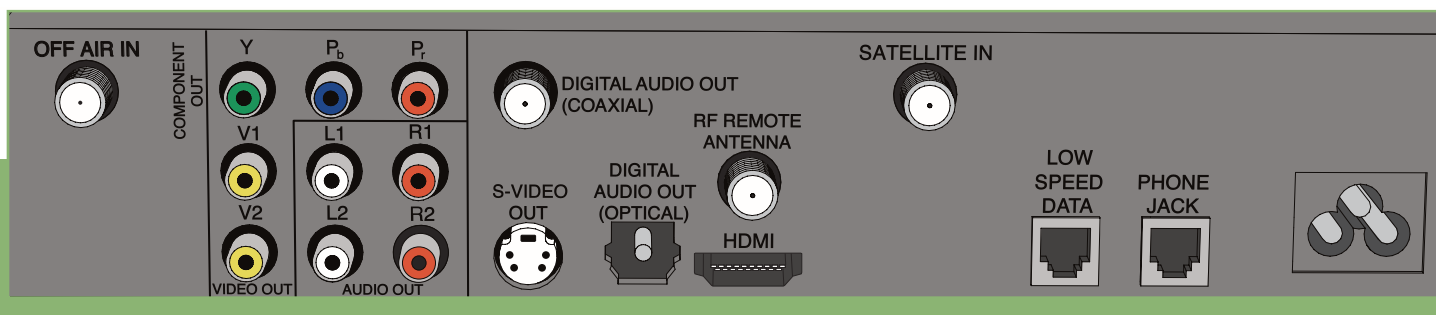

THE DIRECTV® HD RECEIVER

DELIVERS 100% DIGITAL-QUALITY PICTURE AND SOUND — ON EVERY CHANNEL!

CHANNEL BANNER

Each time you tune to a channel, this handy banner appears across the top of the screen with information on the channel and show you're watching.

ON-SCREEN GUIDE

Explore all the DIRECTV entertainment available along with descriptions of most programs, plus see what's coming up.

CALLER ID

Check out a list of phone calls right on your TV screen with Caller ID service from your local phone company.

PARENTAL CONTROLS

Restrict your children's viewing habits, pay per view spending, ratings limits, viewing hours and more with a click of your remote.

FIND BY

Locate a particular program, movie or sports event — even shows starring a favorite actor — in a snap with this convenient feature.

GENERAL

Product	Model	H10
	Brand	DIRECTV
	Name	DIRECTV® HD Receiver
	Warranty	Limited 90 Day (See User's Guide)
IRD	Width	13.82"
	Height	2.59"
	Depth	9"
	Weight (lbs.)	4.53
Carton	Width	17.01"
	Height	5.75"
	Depth	12.75"
	Weight (lbs.)	8.87
Tuners	Satellite	1
	ATSC	1

BACK PANEL / JACKS

Video Outputs	HDMI	1
	Component (YPrPb)	1
	S-Video	1
Audio Outputs	Composite (RCA type)	2
	Digital Optical	1
	Digital Coaxial	1
Other Connection	Phone, Data Port (For Future Use)	2
BOX CONTENTS	Cables	
	A/V (RCA)	Yes
	S-Video	Yes
	Component (YPrPb)	Yes
	Other	
Phone	Yes	
RF Remote Antenna	Yes	
Access Card	Yes	

Remote

Model	RC24
IR and RF Capable	Yes
4 Position Switch	DIRECTV Receiver, TV, AV1, AV2
Programmable to	DIRECTV, TV, STB, DVD, VCR, Stereo
Battery Type	2 AA
Battery Included	Yes
Number of Keys	44

OTHER FEATURES

Simultaneous SD/HD Outputs
Advanced Program Guide® (Up to 7 Days)
Caller ID
Dolby® Digital
Picture In Guide
Parental Controls
Autotune
Find by Title, Person and Keyword
Custom Favorite Channel Lists

To access